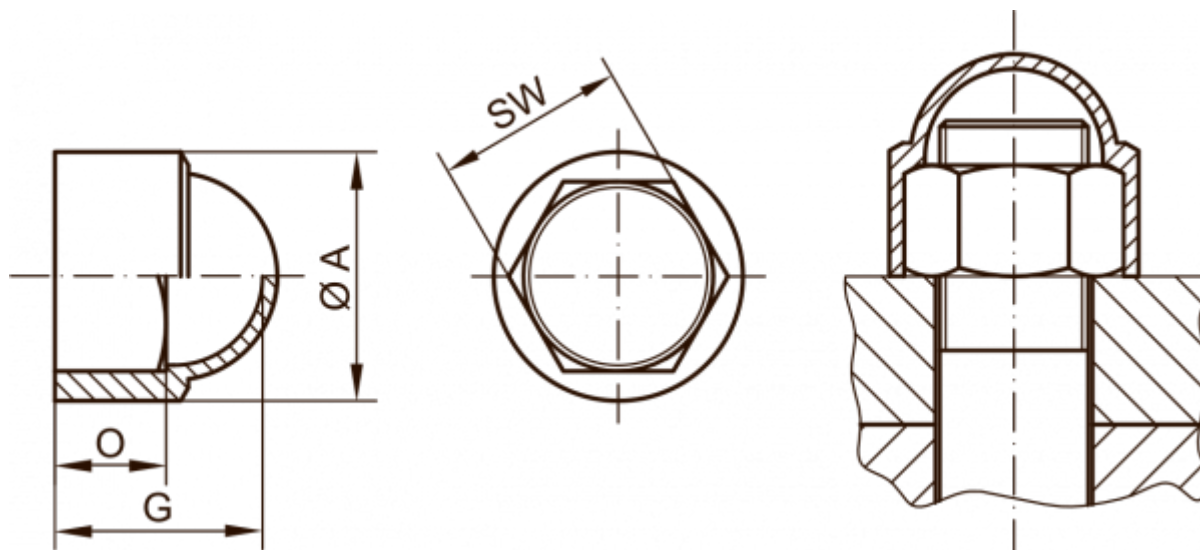

Article number: 59GPN10001069

Description: KLEE Cap for nut GPN 1000 / 1069 - NV 10

Measures

A = 12.9

For = M6

G = 12

O = 6

SW (Spanner width) = 10